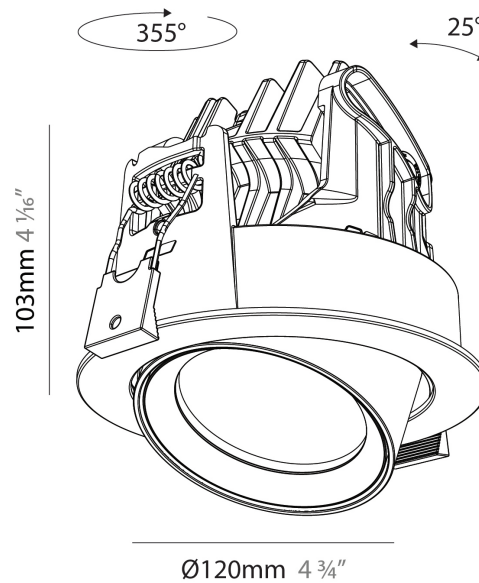

PHYSICAL

Aperture Sizes - Downlights: 2"
Shape: Cylinder
Diameter (mm): 120
Diameter (in): 4 3/4
Height (mm): 103
Height (in): 4 1/8
Min. Recessing Depth (mm): 120
Min. Recessing Depth (in): 4 3/4
Weight (kg): 0.649
Diffuser: Lens Pack - No Lens / Opal / Linear Spread Lens / Honeycomb / Spread Lens
Fixture Finish: SSR / BKV / CWI / CRY / HAB / UFT / ITA / RUA / FTG / MYG / LOD / PUS / FRO / FUP / KIA / POP / BLS / SPG / MEY / GOH / CHC / COM / ABZ / JAG / OBR / MOS / ROR
Fixture Material: Aluminum
Cut-out Measurements: Dia. 112mm / 4 7/16"

ELECTRICAL

Lamp Type: LED (Zhaga Standard)
Input Wattage (W): 27.3
Total Output Wattage (W): 24.5
Dimming: Tri-Mode (Non-Dimming and Phase Dimming (120Vac only) and 0-10V Dimming)
Driver Included: No
Driver Location: Recessed Housing
Driver Type: Constant Current - Universal
Driver Class: Class 2
Input Voltage (V): 120 - 277
Constant Current (MA): 700

LED

Color Temperature (°K): 2700 / 3000 / 3500 / 4000
Max. Delivered Lumen (lm): 2348 / 2444 / 2549 / 2669
Nominal Lumen (lm): 2788 / 2903 / 3027 / 3170
CRI: >90 CRI
Lamp Life (hrs): 50000

OPTICAL

Reflector°: 20 / 32 / 54
Adjustability: Rotational 350°, Tilt 90°

RATINGS AND CERTIFICATIONS

Certified By: Certified for North American Standards
IP rating: IP20