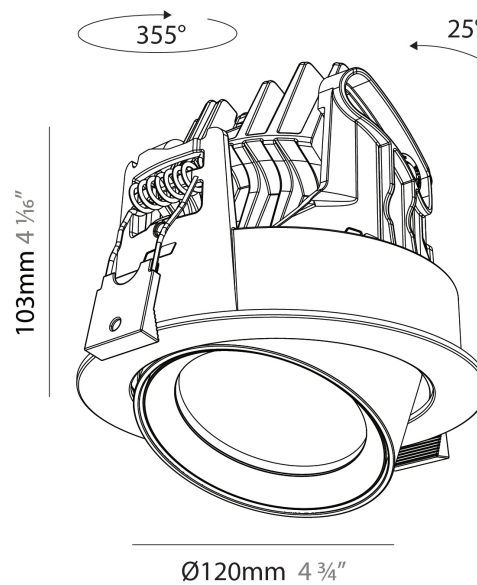

PHYSICAL

Aperture Sizes - Downlights: 2"
Shape: Cylinder
Diameter (mm): 120
Diameter (in): 4 3/4
Height (mm): 105
Height (in): 4 1/8
Min. Recessing Depth (mm): 120
Min. Recessing Depth (in): 4 3/4
Weight (kg): 0.651
Diffuser: Lens Pack - No Lens / Opal / Linear Spread Lens / Honeycomb / Spread Lens
Fixture Finish: SSR / BKV / CWI / CRY / HAB / UFT / ITA / RUA / FTG / MYG / LOD / PUS / FRO / FUP / KIA / POP / BLS / SPG / MEY / GOH / CHC / COM / ABZ / JAG / OBR / MOS / ROR
Fixture Material: Aluminum
Cut-out Measurements: Dia. 112mm / 4 7/16"

ELECTRICAL

Lamp Type: LED (Zhaga Standard)
Input Wattage (W): 34
Total Output Wattage (W): 30.9
Dimming: Tri-Mode (Non-Dimming and Phase Dimming (120Vac only) and 0-10V Dimming)
Driver Included: No
Driver Location: Recessed Housing
Driver Type: Constant Current - Universal
Driver Class: Class 2
Input Voltage (V): 120 - 277
Constant Current (MA): 900

LED

Color Temperature (°K): 2700 / 3000 / 3500 / 4000
Max. Delivered Lumen (lm): 3148 / 3355 / 3406 / 3524
Nominal Lumen (lm): 3921 / 4177 / 4242 / 4389
CRI: >90 CRI
Lamp Life (hrs): 50000

OPTICAL

Reflector°: 24 / 36 / 54
Adjustability: Rotational 350° / Tilt 25°

RATINGS AND CERTIFICATIONS

Certified By: Certified for North American Standards
IP rating: IP20