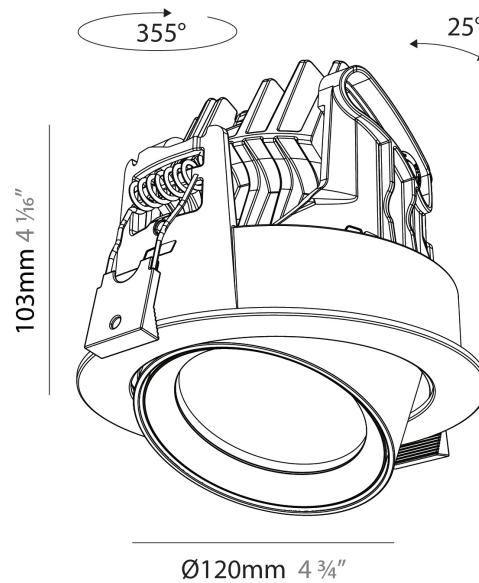

PHYSICAL

Aperture Sizes - Downlights: 2"
Shape: Cylinder
Diameter (mm): 120
Diameter (in): 4 3/4
Height (mm): 105
Height (in): 4 1/8
Min. Recessing Depth (mm): 120
Min. Recessing Depth (in): 4 3/4
Weight (kg): 0.651
Diffuser: Lens Pack - No Lens / Opal / Linear Spread Lens / Honeycomb / Spread Lens
Fixture Finish: SSR / BKV / CWI / CRY / HAB / UFT / ITA / RUA / FTG / MYG / LOD / PUS / FRO / FUP / KIA / POP / BLS / SPG / MEY / GOH / CHC / COM / ABZ / JAG / OBR / MOS / ROR
Fixture Material: Aluminum
Cut-out Measurements: Dia. 112mm / 4 7/16"

ELECTRICAL

Lamp Type: LED (Zhaga Standard)
Input Wattage (W): 34
Total Output Wattage (W): 30.9
Dimming: Tri-Mode (Non-Dimming and Phase Dimming (120Vac only) and 0-10V Dimming)
Driver Included: No
Driver Location: Recessed Housing
Driver Type: Constant Current - Universal
Driver Class: Class 2
Input Voltage (V): 120 - 277
Constant Current (MA): 900

LED

Color Temperature (°K): 2700 / 3000 / 3500 / 4000
Max. Delivered Lumen (lm): 3148 / 3355 / 3406 / 3524
Nominal Lumen (lm): 3921 / 4177 / 4242 / 4389
CRI: >90 CRI
Lamp Life (hrs): 50000

OPTICAL

Reflector°: 24 / 36 / 54
Adjustability: Rotational 350° / Tilt 25°

RATINGS AND CERTIFICATIONS

Certified By: Certified for North American Standards
IP rating: IP20