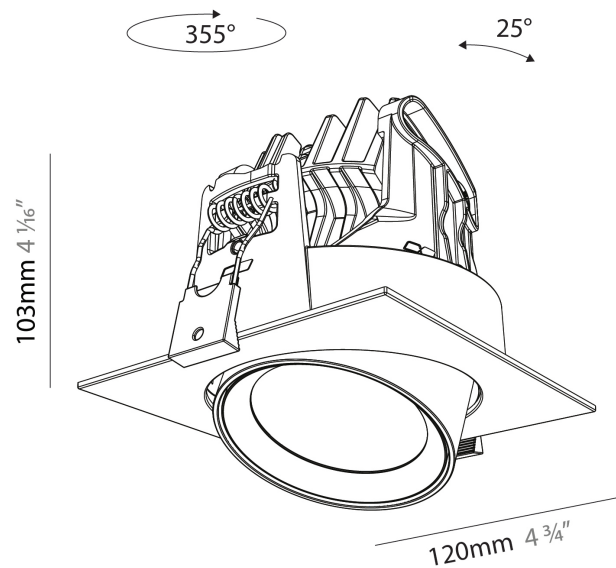

PHYSICAL

Aperture Sizes - Downlights: 2"
Shape: Cylinder
Diameter (mm): 120
Diameter (in): 4 3/4
Length (mm): 120
Length (in): 4 3/4
Height (mm): 103
Height (in): 4 1/8
Min. Recessing Depth (mm): 120
Min. Recessing Depth (in): 4 3/4
Weight (kg): 0.665
Diffuser: Lens Pack - No Lens / Opal / Linear Spread Lens / Honeycomb / Spread Lens
Fixture Finish: SSR / BKV / CWI / CRY / HAB / UFT / ITA / RUA / FTG / MYG / LOD / PUS / FRO / FUP / KIA / POP / BLS / SPG / MEY / GOH / CHC / COM / ABZ / JAG / OBR / MOS / ROR
Fixture Material: Aluminum
Cut-out Measurements: Dia. 112mm / 4 7/16"

ELECTRICAL

Lamp Type: LED (Zhaga Standard)
Input Wattage (W): 20.5
Total Output Wattage (W): 18.1
Dimming: Tri-Mode (Non-Dimming and Phase Dimming (120Vac only) and 0-10V Dimming)
Driver Included: No
Driver Location: Recessed Housing
Driver Type: Constant Current - Universal
Driver Class: Class 2
Input Voltage (V): 120 - 277
Constant Current (MA): 500

LED

Color Temperature (°K): 2700 / 3000 / 3500 / 4000
Max. Delivered Lumen (lm): 1432 / 1542 / 1432 / 1636
Nominal Lumen (lm): 1668 / 1797 / 1668 / 1907
CRI: >90 CRI
Lamp Life (hrs): 50000

OPTICAL

Reflector: 10
Adjustability: Rotational 350° / Tilt 25°

RATINGS AND CERTIFICATIONS

Certified By: CSA Certified to UL and CSA Standards
IP rating: IP20