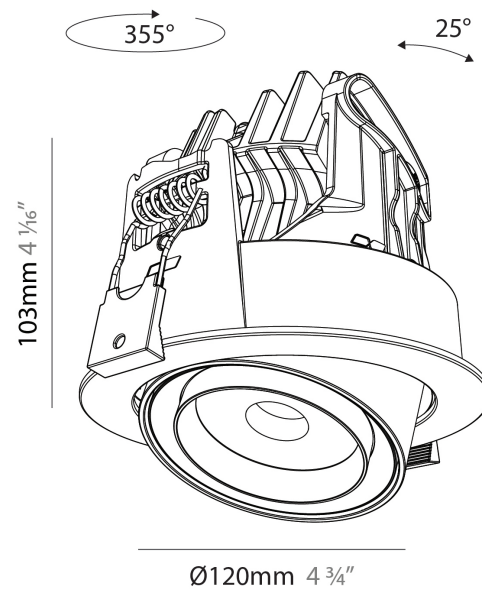

GENERAL

Series: Centriq
Subseries: Centriq Round Flex Adjustable
Partner: Prolicht
Division: Architectural
Installation: Recessed
Product Type: Downlight
Mounting Location: Ceiling
Light Distribution: Adjustable / Downlight

PHYSICAL

Aperture Sizes - Downlights: 2"
Shape: Cylinder
Diameter (mm): 120
Diameter (in): 4 ¾
Height (mm): 105
Height (in): 4 ⅞
Min. Recessing Depth (mm): 120
Min. Recessing Depth (in): 4 ¾
Weight (kg): 0.666
Fixture Finish: SSR / BKV / CWI / CRY / HAB / UFT / ITA / RUA / FTG / MYG / LOD / PUS / FRO / FUP / KIA / POP / BLS / SPG / MEY / GOH / CHC / COM / ABZ / JAG / OBR / MOS / ROR
Fixture Material: Aluminum
Cut-out Measurements: Dia. 112mm / 4 7/16"

ELECTRICAL

Lamp Type: LED (Zhaga Standard)
Input Wattage (W): 20.5
Total Output Wattage (W): 18.1
Dimming: Tri-Mode (Non-Dimming and Phase Dimming (120Vac only) and 0-10V Dimming)
Driver Included: No
Driver Location: Recessed Housing
Driver Type: Constant Current - Universal
Driver Class: Class 2
Housing: ENCP 3
Input Voltage (V): 120 - 277
Constant Current (MA): 500

LED

Color Temperature (°K): 2700 / 3000 / 3500 / 4000
Max. Delivered Lumen (lm): 1201 / 1294 / 1346 / 1373
Nominal Lumen (lm): 1668 / 1797 / 1869 / 1907
CRI: >90 CRI
Lamp Life (hrs): 50000

OPTICAL

Beam Angle: 18 / 30 / 46
Adjustability: Rotational 350° / Tilt 25°

RATINGS AND CERTIFICATIONS

Certified By: CSA Certified to UL and CSA Standards
IP rating: IP20