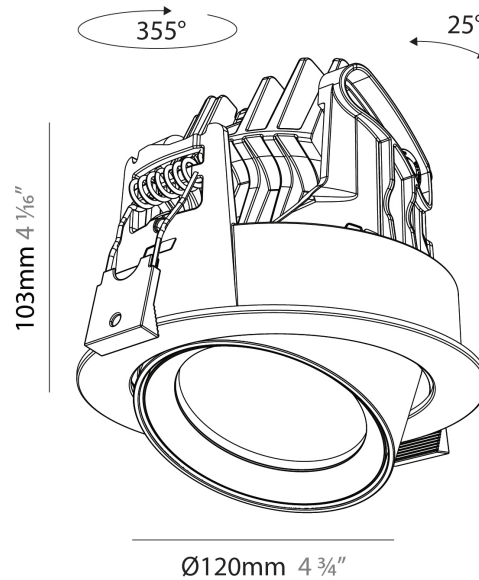

PHYSICAL

Aperture Sizes - Downlights: 2"
Shape: Cylinder
Diameter (mm): 120
Diameter (in): 4 3/4
Height (mm): 105
Height (in): 4 1/8
Min. Recessing Depth (mm): 120
Min. Recessing Depth (in): 4 3/4
Weight (kg): 0.649
Diffuser: Lens Pack - No Lens / Opal / Linear Spread Lens / Honeycomb / Spread Lens
Fixture Finish: SSR / BKV / CWI / CRY / HAB / UFT / ITA / RUA / FTG / MYG / LOD / PUS / FRO / FUP / KIA / POP / BLS / SPG / MEY / GOH / CHC / COM / ABZ / JAG / OBR / MOS / ROR
Fixture Material: Aluminum
Cut-out Measurements: Dia. 112mm / 4 7/16"

ELECTRICAL

Lamp Type: LED (Zhaga Standard)
Input Wattage (W): 20.5
Total Output Wattage (W): 18.1
Dimming: Tri-Mode (Non-Dimming and Phase Dimming (120Vac only) and 0-10V Dimming)
Driver Included: No
Driver Location: Recessed Housing
Driver Type: Constant Current - Universal
Driver Class: Class 2
Input Voltage (V): 120 - 277
Constant Current (MA): 500

LED

Color Temperature (°K): 2700 / 3000 / 3500 / 4000
Max. Delivered Lumen (lm): 1432 / 1542 / 1432 / 1636
Nominal Lumen (lm): 1668 / 1797 / 1868 / 1907
CRI: >90 CRI
Lamp Life (hrs): 50000

OPTICAL

Reflector°: 10
Adjustability: Rotational 350°; Tilt 90°

RATINGS AND CERTIFICATIONS

Certified By: Certified for North American Standards
IP rating: IP20