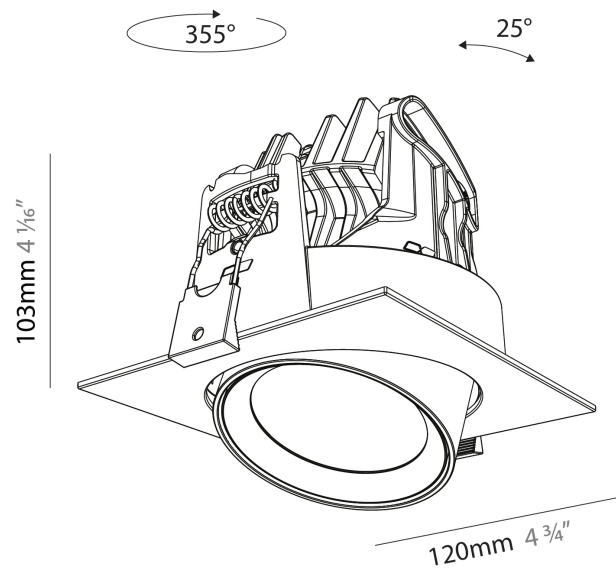

PHYSICAL

Aperture Sizes - Downlights: 2"
Shape: Cylinder
Diameter (mm): 120
Diameter (in): 4 3/4
Length (mm): 120
Length (in): 4 3/4
Height (mm): 105
Height (in): 4 1/8
Min. Recessing Depth (mm): 120
Min. Recessing Depth (in): 4 3/4
Weight (kg): 0.665
Diffuser: Lens Pack - No Lens / Opal / Linear Spread Lens / Honeycomb / Spread Lens
Fixture Finish: SSR / BKV / CWI / CRY / HAB / UFT / ITA / RUA / FTG / MYG / LOD / PUS / FRO / FUP / KIA / POP / BLS / SPG / MEY / GOH / CHC / COM / ABZ / JAG / OBR / MOS / ROR
Fixture Material: Aluminum
Cut-out Measurements: Dia. 112mm / 4 7/16"

ELECTRICAL

Lamp Type: LED (Zhaga Standard)
Input Wattage (W): 34
Total Output Wattage (W): 30.9
Dimming: Tri-Mode (Non-Dimming and Phase Dimming (120Vac only) and 0-10V Dimming)
Driver Included: No
Driver Location: Recessed Housing
Driver Type: Constant Current - Universal
Driver Class: Class 2
Input Voltage (V): 120 - 277
Constant Current (MA): 900

LED

Color Temperature (°K): 2700 / 3000 / 3500 / 4000
Max. Delivered Lumen (lm): 2434 / 2534 / 2643 / 2768
Nominal Lumen (lm): 2788 / 2903 / 3027 / 3170
CRI: >90 CRI
Lamp Life (hrs): 50000

OPTICAL

Reflector: 24 / 36 / 54
Adjustability: Rotational 350° / Tilt 25°

RATINGS AND CERTIFICATIONS

Certified By: CSA Certified to UL and CSA Standards
IP rating: IP20